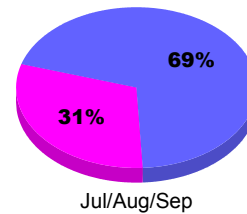

YTD Status Quo Clubs 2011-2012

Status Quo Clubs Compared to Status Quo Members

Legend: Status Quo Clubs (Cyan), Total Status Quo Members (Green)

MEMBERSHIP

Membership Results
2011-2012

Membership
2010-2011

Month	Net Memb Goal	Actual New Memb	Actual Dropped Memb	Gain/Loss of Memb	Gain/Loss of Memb
Jul/Aug/Sep		78	-81	-3	-26
Totals		78	-81	-3	-26

Membership Results 2011-2012

Goal, New, Dropped, Gain/Loss

Legend: Goal (Cyan), Actual (Green), Dropped (Yellow), Gain Loss (Magenta)

Comparison of Membership Gain/Loss

Current Year Compared to the Previous Year

Legend: Current Year (Cyan), Previous Year (Green)

Gender Comparison 2011-2012

Legend: Male (Blue), Female (Magenta)